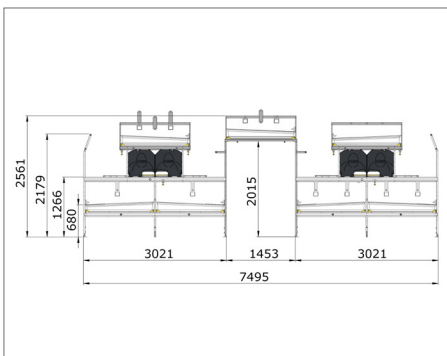

AVIARY SYSTEMS COMBO ONE

COMBO THE MODULAR AVIARY SYSTEM

FACTS

System area:

2,94 m² per running meter

Nest area:

1,143 m² per running meter

Feed trough:

Up to 4 meters per running meter

Perches:

Up to 15 perches per row

The Combo One Tier is particularly suitable for houses with a low ceiling.

It is also a perfect alternative for classic floor housing for commercial layers with advantages such as automatic manure removal, everything integrated in the system (nests, perches, feed, water), no disassembling during cleaning and optimal use of the floor.

SKIOLDLANDMECO

AVIARY SYSTEMS COMBO PLUS

COMBO THE MODULAR AVIARY SYSTEM

FACTS

- System area:** 10,25 m² per running meter
- Nest area:** 2,286 m² per running meter
- Feed trough:** Up to 10 meters per running meter
- Perches:** Up to 48 perches per row