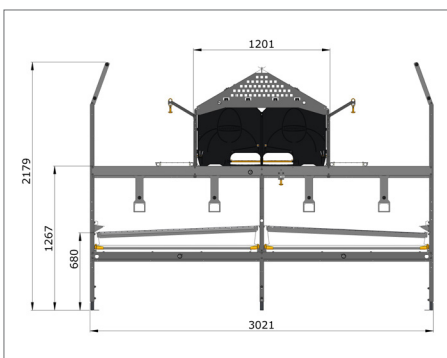

AVIARY SYSTEMS COMBO ONE

COMBO THE MODULAR AVIARY SYSTEM

FACTS

System area:

2,94 m² per running meter

Nest area:

1,143 m² per running meter

Feed trough:

Up to 4 meters per running meter

Perches:

Up to 15 perches per row

The Combo One Tier is particularly suitable for houses with a low ceiling.

It is also a perfect alternative for classic floor housing for commercial layers with advantages such as automatic manure removal, everything integrated in the system (nests, perches, feed, water), no disassembling during cleaning and optimal use of the floor.

SKIOLDLANDMECO

AVIARY SYSTEMS COMBO PLUS

COMBO THE MODULAR AVIARY SYSTEM

FACTS

- System area:** 10,25 m² per running meter
- Nest area:** 2,286 m² per running meter
- Feed trough:** Up to 10 meters per running meter
- Perches:** Up to 48 perches per row