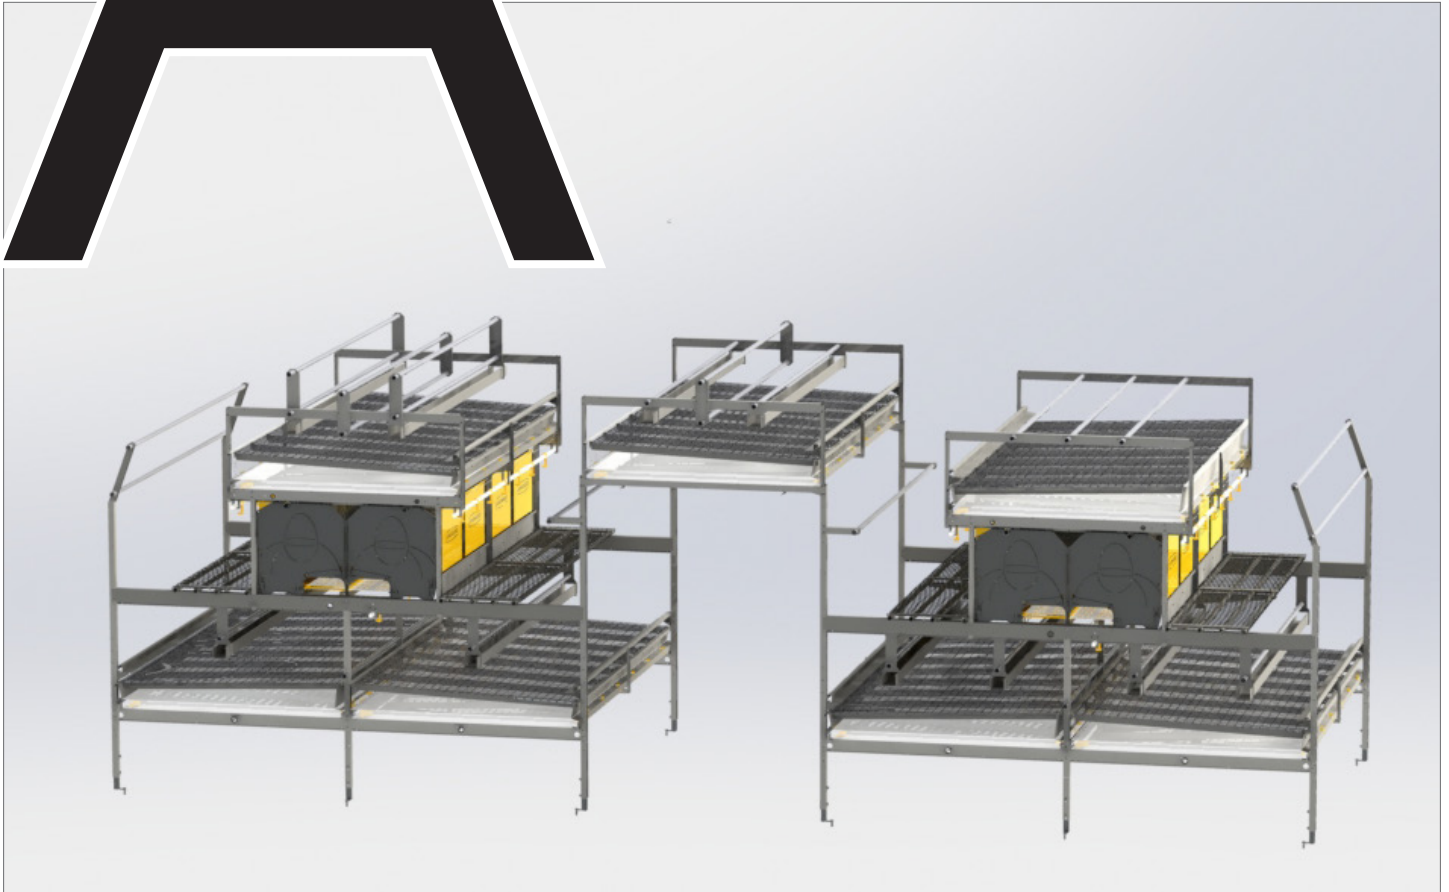

AVIARY SYSTEMS COMBO ONE

COMBO THE MODULAR AVIARY SYSTEM

FACTS

System area:

2,94 m² per running meter

Nest area:

1,143 m² per running meter

Feed trough:

Up to 4 meters per running meter

Perches:

Up to 15 perches per row

The Combo One Tier is particularly suitable for houses with a low ceiling.

It is also a perfect alternative for classic floor housing for commercial layers with advantages such as automatic manure removal, everything integrated in the system (nests, perches, feed, water), no disassembling during cleaning and optimal use of the floor.

SKIOLDLANDMECO

AVIARY SYSTEMS COMBO PLUS

COMBO THE MODULAR AVIARY SYSTEM

FACTS

- System area:** 10,25 m² per running meter
- Nest area:** 2,286 m² per running meter
- Feed trough:** Up to 10 meters per running meter
- Perches:** Up to 48 perches per row

The Combo Plus is suitable for houses where more space is needed.

The Combo Plus is all about optimizing the space in the houses without compromising the Combos many advantages such as openness, freedom of movement, accessibility and unobstructed view.