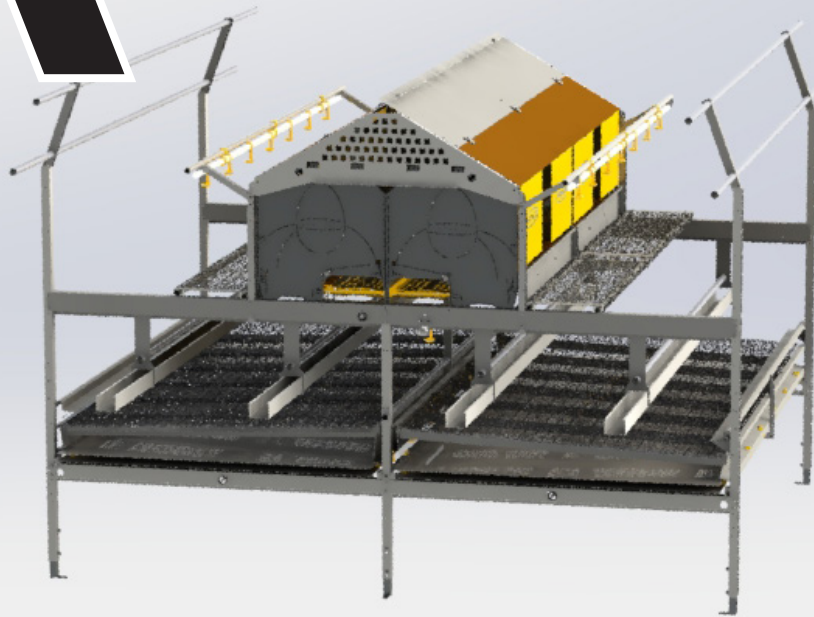

AVIARY SYSTEMS COMBO ONE

COMBO THE MODULAR AVIARY SYSTEM

FACTS

System area:

2,94 m² per running meter

Nest area:

1,143 m² per running meter

Feed trough:

Up to 4 meters per running meter

Perches:

Up to 15 perches per row

The Combo One Tier is particularly suitable for houses with a low ceiling.

It is also a perfect alternative for classic floor housing for commercial layers with advantages such as automatic manure removal, everything integrated in the system (nests, perches, feed, water), no disassembling during cleaning and optimal use of the floor.

SKIOLDLANDMECO

AVIARY SYSTEMS COMBO PLUS

COMBO THE MODULAR AVIARY SYSTEM

FACTS

- System area:** 10,25 m² per running meter
- Nest area:** 2,286 m² per running meter
- Feed trough:** Up to 10 meters per running meter
- Perches:** Up to 48 perches per row

The Combo Plus is suitable for houses where more space is needed.

The Combo Plus is all about optimizing the space in the houses without compromising the Combos many advantages such as openness, freedom of movement, accessibility and unobstructed view.